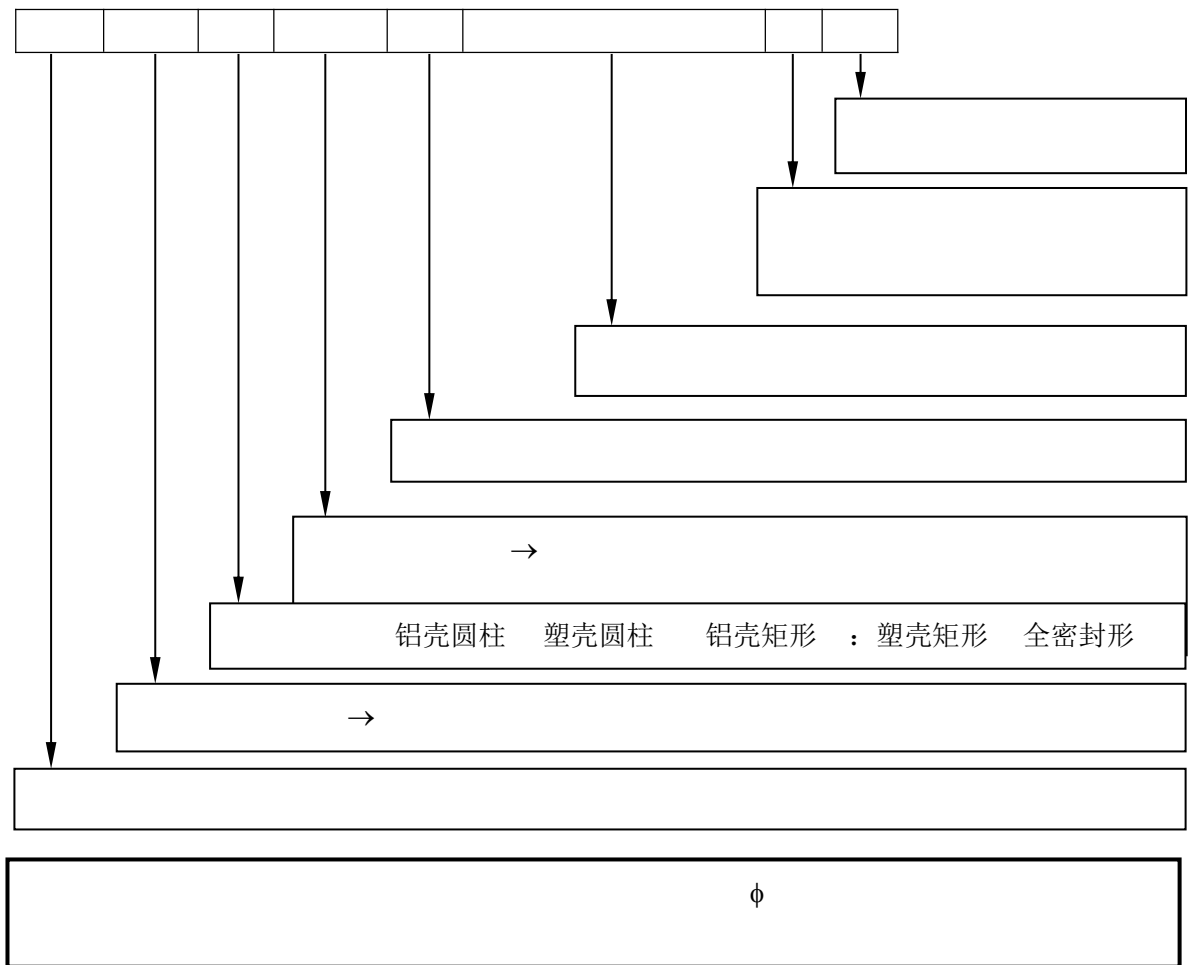

MKP-DL

申格电容
SHENGE CAPACITOR

MKP-DL

申格电容
SHENGE CAPACITOR

MKP-DL

申格电容
SHENGE CAPACITOR

MKP-DL

申格电容
SHENGE CAPACITOR