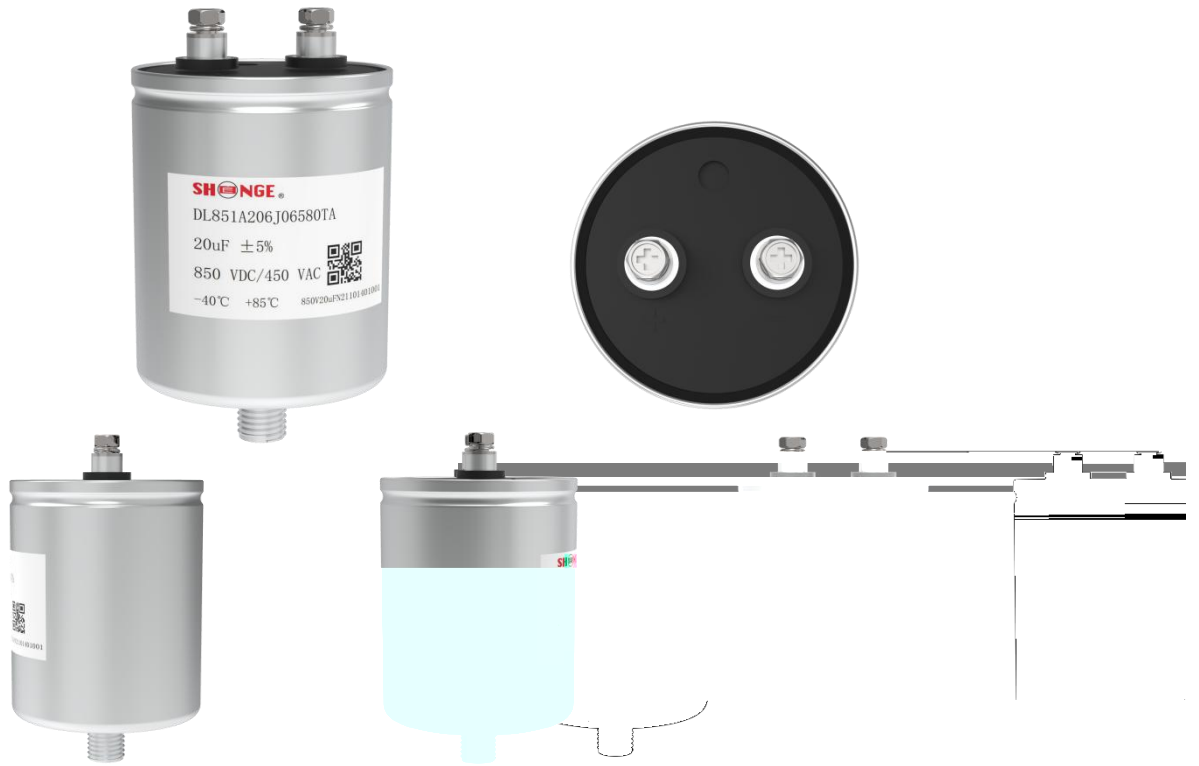

MKP-DL

申格电容
SHENGE CAPACITOR

MKP-DL

申格电容
SHENGE CAPACITOR

MKP-DL

申格电容
SHENGE CAPACITOR

MKP-DL

申格电容
SHENGE CAPACITOR