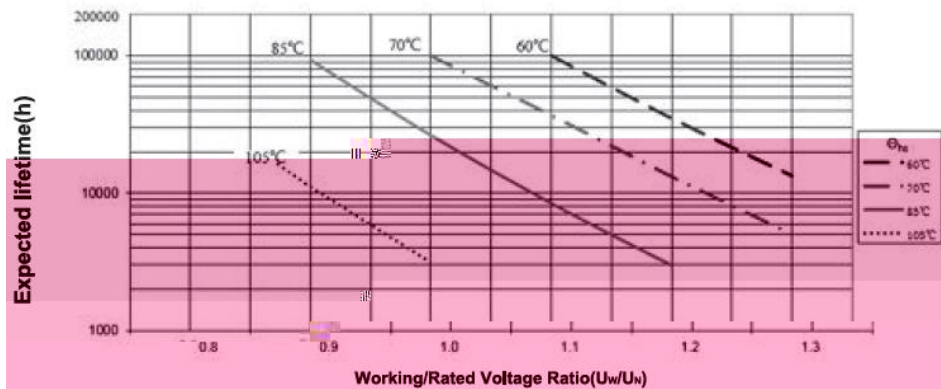

MKP-DL

申格电容
SHENGE CAPACITOR

MKP-DL

申格电容
SHENGE CAPACITOR

MKP-DL

申格电容
SHENGE CAPACITOR

MKP-DL

申格电容
SHENGE CAPACITOR